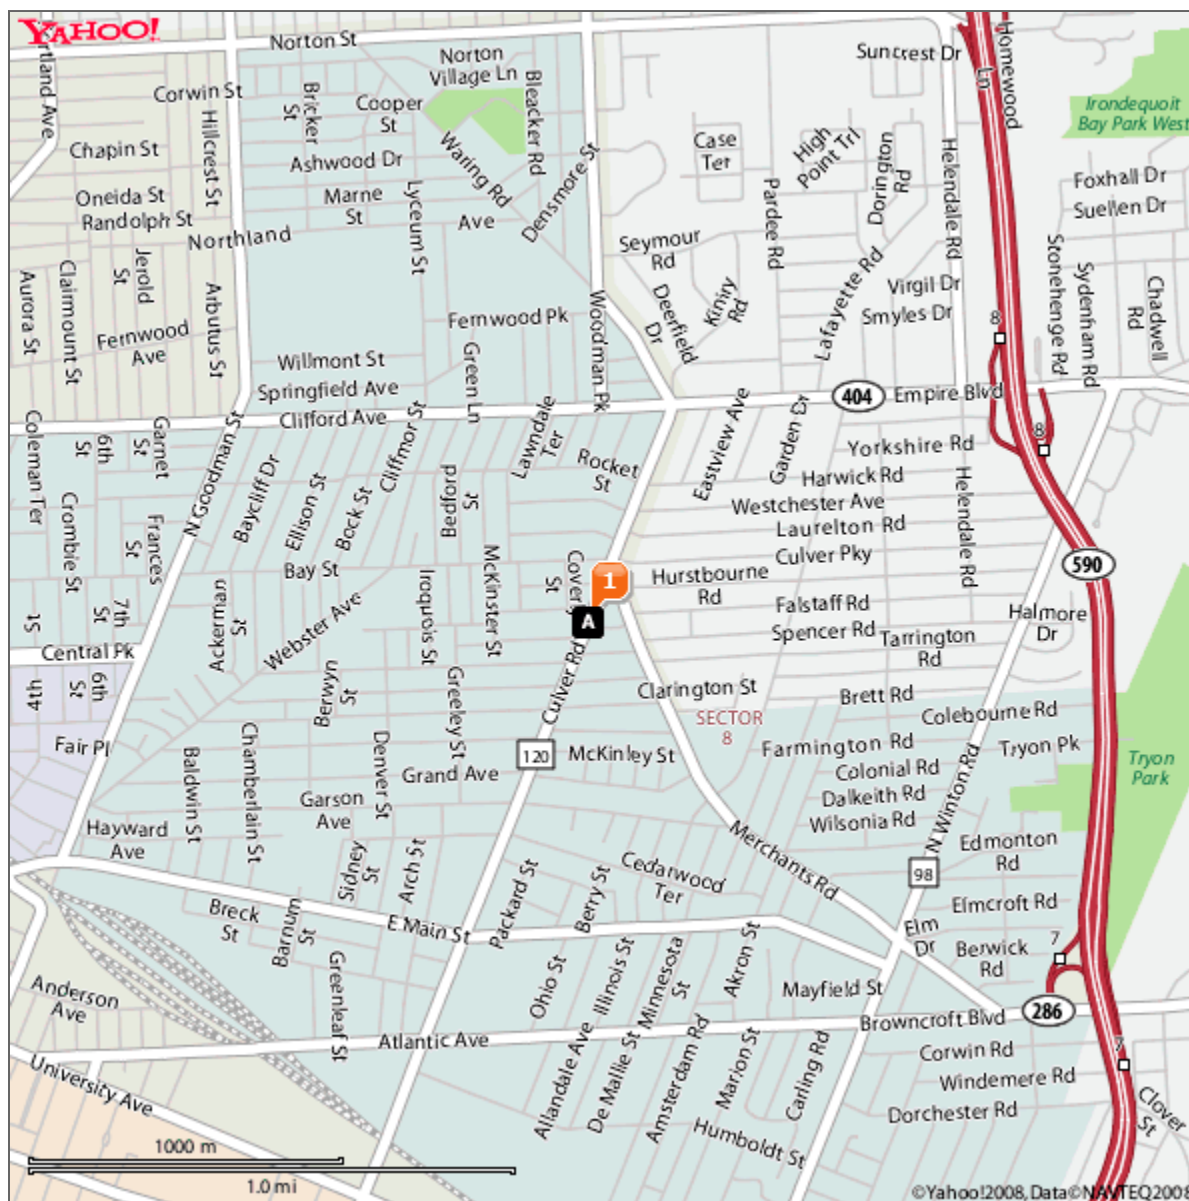

Map of 1322 Culver Rd, Rochester, NY 14609-5336

Your Points of Interest

- 1. **Contact Supply Incorporated** Phone: (585) 288-7700
1322 Culver Rd Rochester, NY 14609

When using any driving directions or map, it's a good idea to do a reality check and make sure the road still exists, watch out for construction, and follow all traffic safety precautions. This is only to be used as an aid in planning.